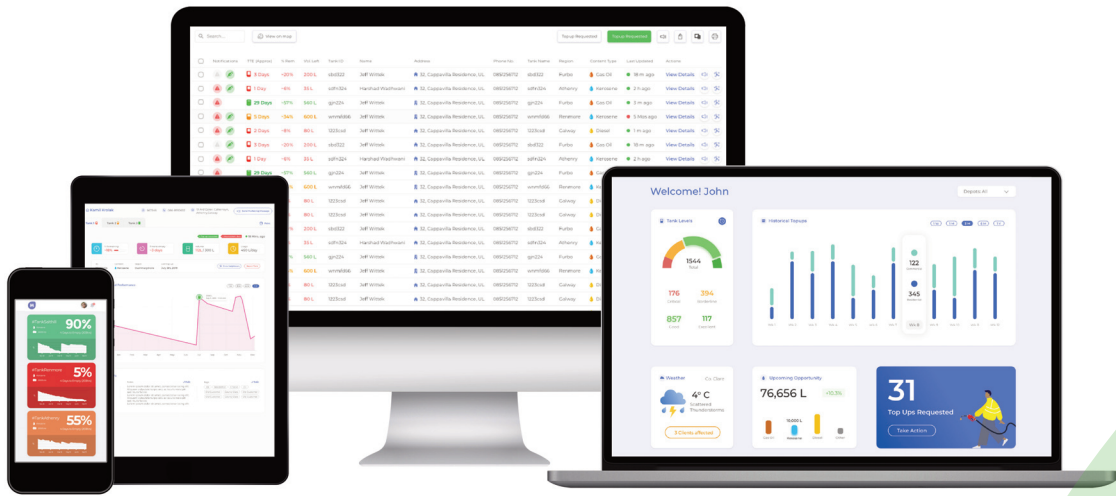

Run out of fuel? Guessing at how much heating oil you have left in your tank? Wondering when you should order and how much? **Cotswold Connect** really is the simplest, most reliable and hassle-free way to ensure that you always have plenty of heating oil in your tank. We remotely monitor your tank using the most up-to-date, cutting edge telemetric technology. We offer an accurate and effective way that takes away all these problems and many more by taking daily tank readings.